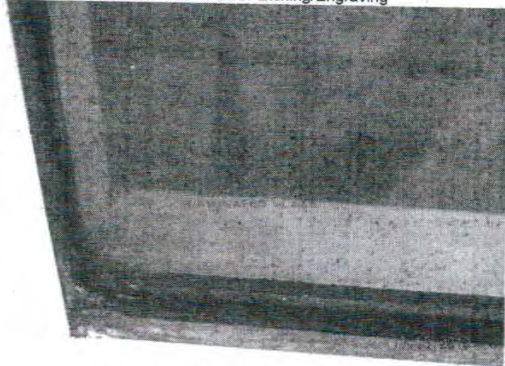

Impact Rated Glazed Door Etching/Engraving