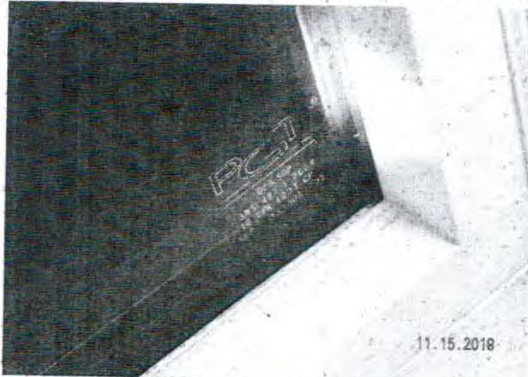

Inspection Photos
121 Golden Isles Drive

Impact Rated Glazed Door Etching/Engraving