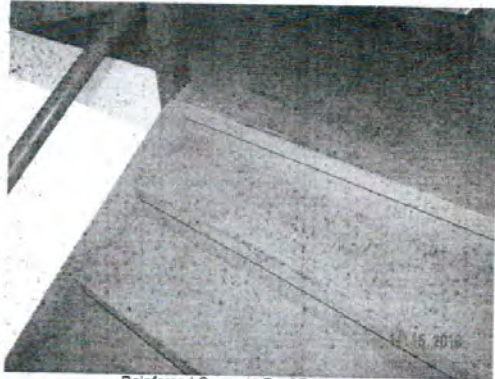

Inspection Photos
121 Golden Isles Drive

Reinforced Concrete Roof Deck