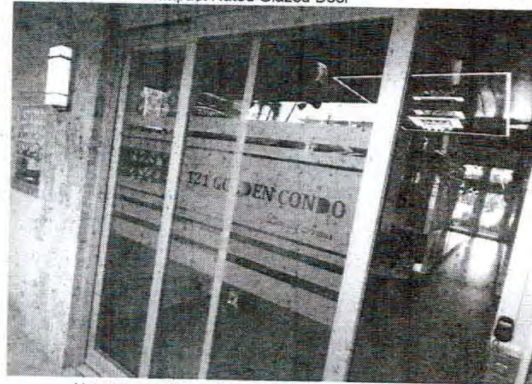

Unprotected Glazed Entry Door (Common Area)